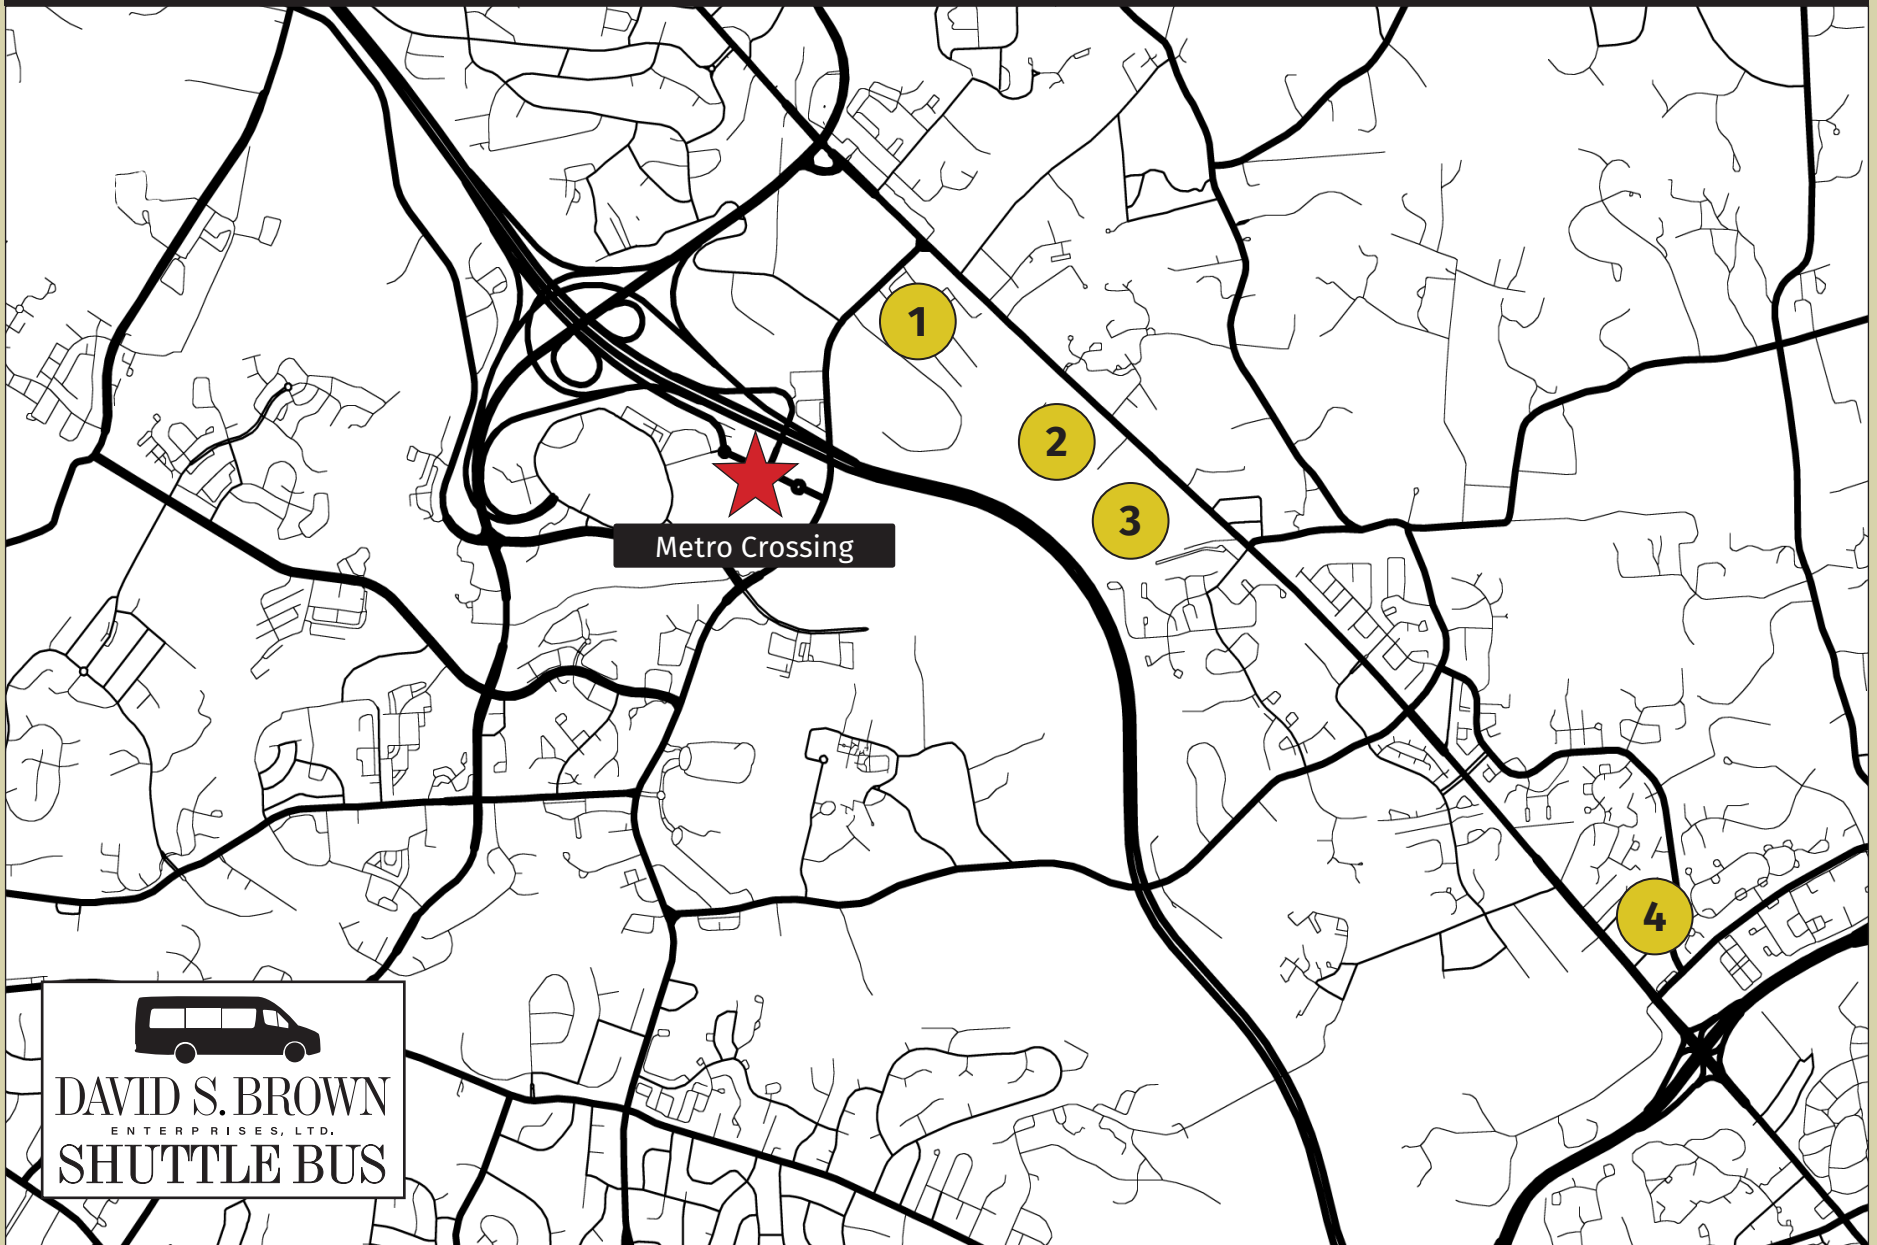

David S. Brown Enterprises Residential Shuttle Bus

1 Foundry Row

2 Walmart

3 Valley Centre

4 Festival at Woodholme