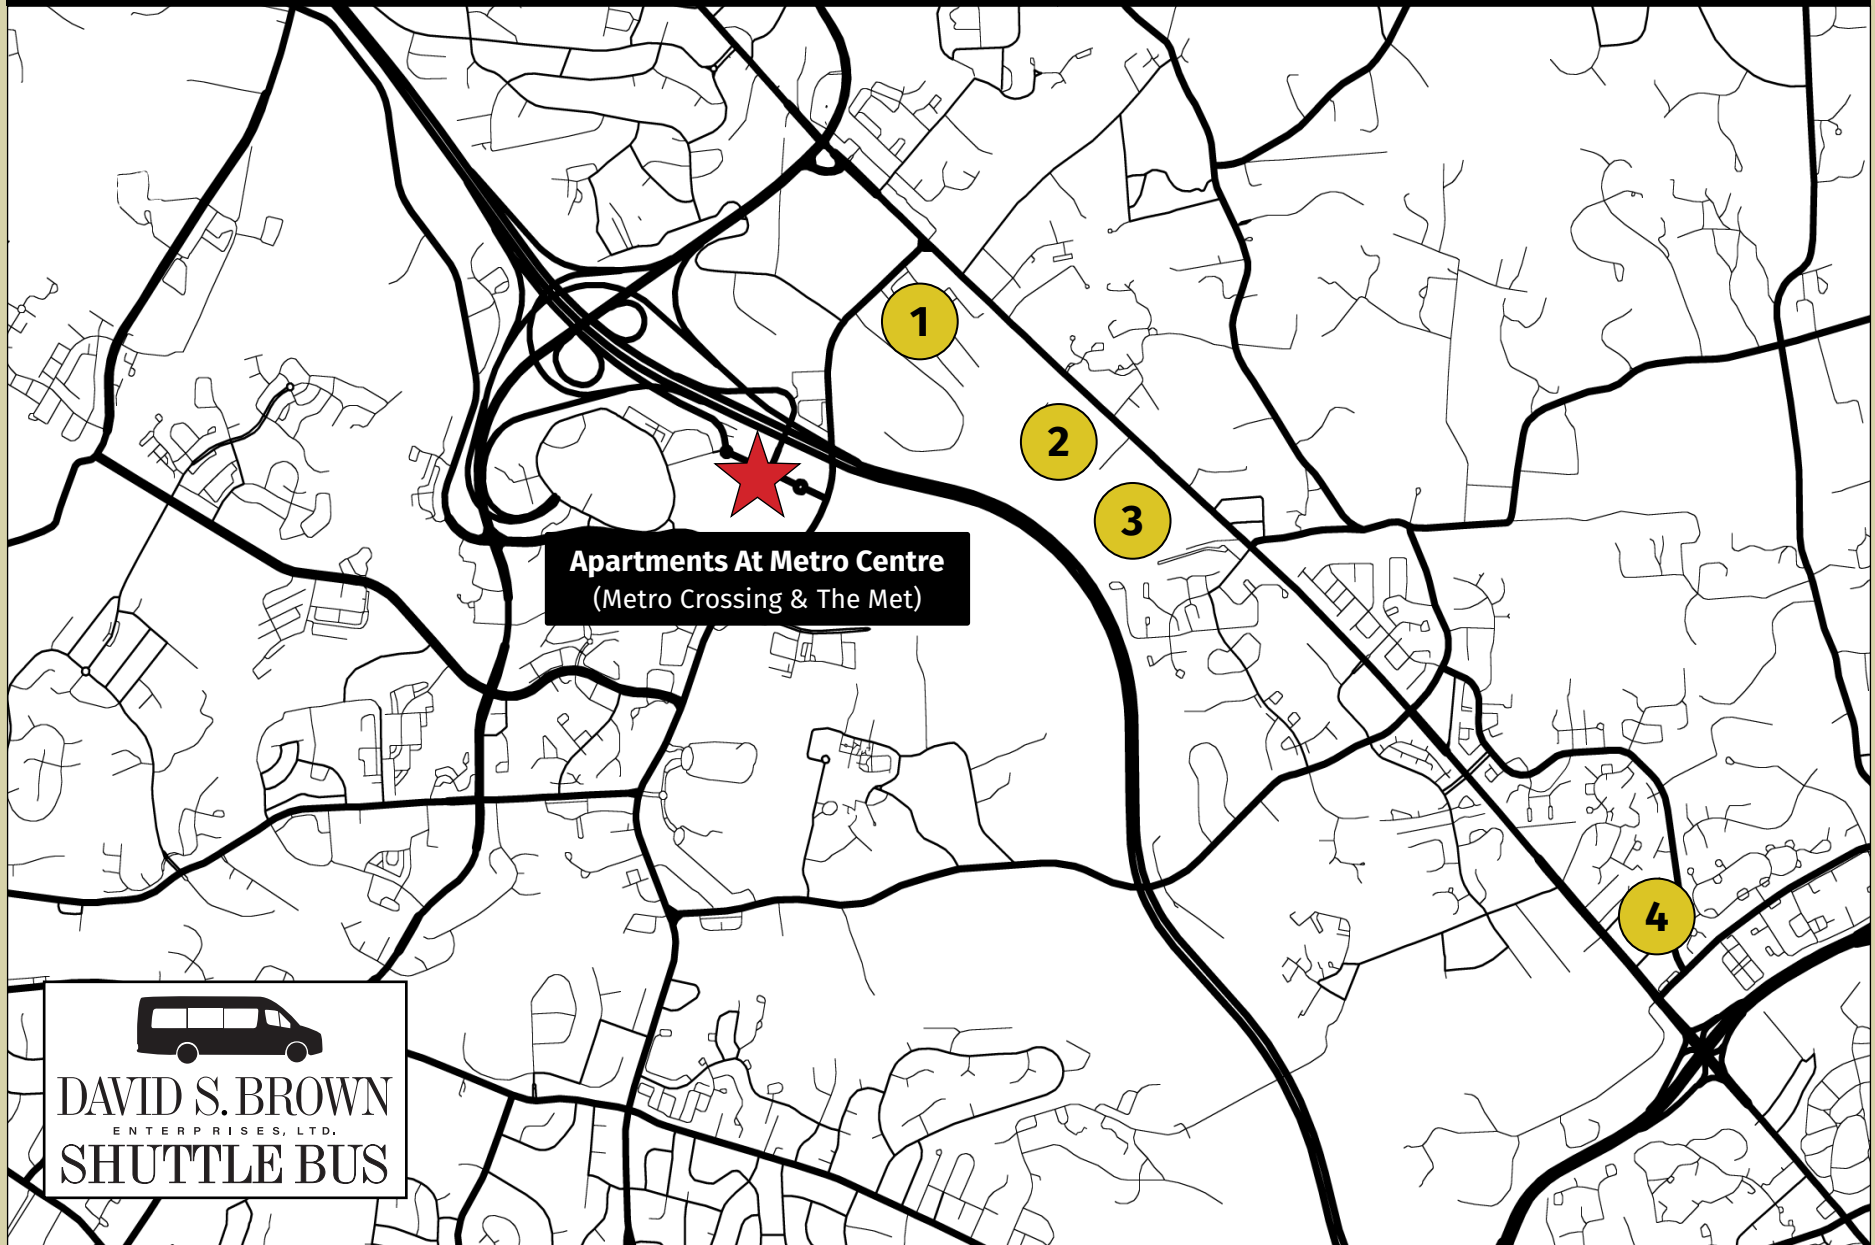

David S. Brown Enterprises Residential Shuttle Bus

1 Foundry Row

2 Walmart

3 Valley Centre

4 Festival at Woodholme